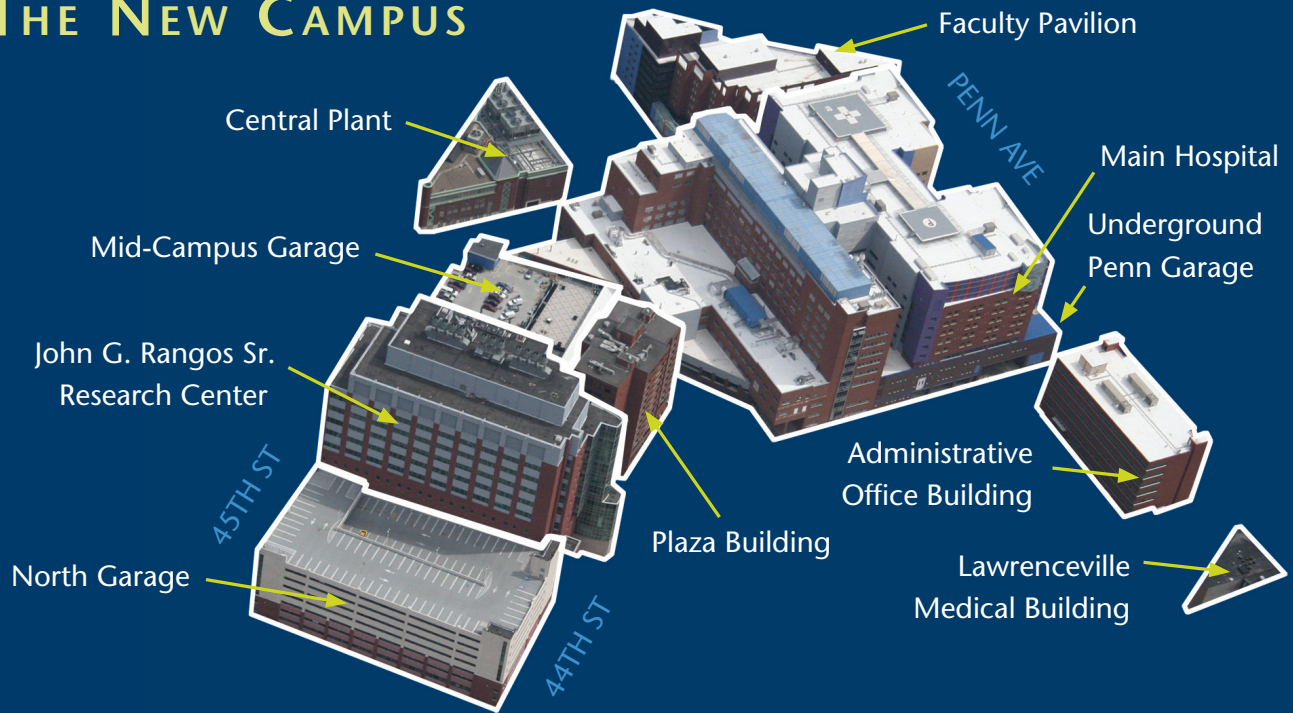

# THE NEW CAMPUS

## Campus Map

- Main Hospital (underground Penn Garage) 1
- Administrative Office Building (AOB) 2
- Faculty Pavilion (FP) 3
- Rangos Research Center 4
- Central Plant 5
- Lawrenceville Medical Building 6
- Plaza Building 7
- Mid-Campus Garage 8
- North Garage 9